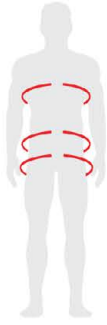

- BREATHABLE FILM MEMBRANE
- BIONIC FINISH ON SURFACE
- FULL BODY SEAM SEALING (FOR WATERPROOFING)
- ALL WATERPROOF ZIPPERS
- TAPERED HOCKEY FIT
- ADJUSTABLE BOTTOM LEG OPENING WITH ZIPPER

SIZES: JR XXS, XS, S, M, L, XL

SR XS, S, M, L, XL, XXL

BLACK

ROYAL

RED

NAVY

SKATE SUIT SIZING CHART

SENIOR BODY MEASUREMENTS (MEASUREMENTS ARE IN INCHES)

SIZE	XS	S	M	L	XL	2XL
CHEST	37" - 38"	39" - 40"	41" - 43"	44" - 46"	47" - 49"	50" - 53"
WAIST	29" - 30"	31" - 33"	34" - 35"	36" - 37"	38" - 40"	41" - 44"
SEAT	36" - 37"	38" - 39"	41" - 42"	43" - 44"	45" - 47"	48" - 51"
HEIGHT	5'5" - 5'9"	5'9" - 5'11"	5'11" - 6'1"	6'1" - 6'3"	6'3" - 6'5"	6'4" - 6'6"

JUNIOR BODY MEASUREMENTS (MEASUREMENTS ARE IN INCHES)

SIZE	XXS	XS	S	M	L	XL
CHEST	22" - 23"	24" - 26"	26" - 29"	29" - 32"	32" - 34.5"	34.5" - 35.5"
WAIST	21" - 22"	22.5" - 23.5"	23.5" - 24.5"	24.5" - 25.5"	25.5" - 27.5"	27.5" - 29.5"
SEAT	23" - 24"	24.5" - 25.5"	26.5" - 28.5"	28.5" - 30.5"	30.5" - 33.5"	33.5" - 35.5"
HEIGHT	3'3" - 3'8"	3'9" - 4'2"	4'2" - 4'7"	4'7" - 4'11"	4'11" - 5'4"	5'4" - 5'6"