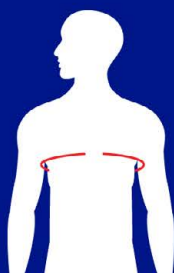

PRO TEAM

GW8500 PRO TEAM SERIES	24/25
SK8500 PRO TEAM PERFORMANCE SERIES	26/27

JERSEY SENIOR & JUNIOR BODY MEASUREMENTS

SENIOR BODY MEASUREMENTS (MEASUREMENTS ARE IN INCHES)								
ALPHA SIZE	2XS	XS	S	M	L	XL	2XL	3XL
CHEST CIRCUMFERENCE	31 1/2 - 34	34 - 36 1/4	36 1/4 - 39 3/8	39 3/8 - 42 1/2	42 1/2 - 46 1/2	46 1/2 - 51	51 - 56	56 - 60 5/8
PLAYER JERSEY SIZE	S	S	S	M	L	XL	2XL	2XL
GOALIE JERSEY SIZE	JR	JR	INT	INT	SR	SR	SR	SR