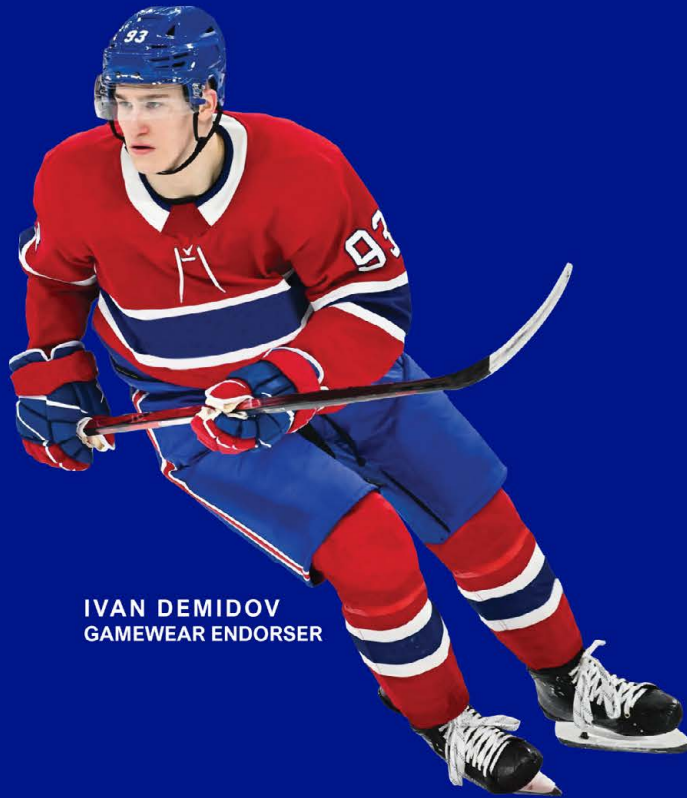

GAMEWEAR[®]
PERFORMANCE

IVAN DEMIDOV
GAMEWEAR ENDORSER

ENGINEERED FOR THE GAME - BUILT FOR PLAYERS

HOCKEY - 2026

GAMEWEAR®
PERFORMANCE

CORPORATE HEADQUARTERS

GAMEWEAR GROUP INC.

380 DESLAURIERS STREET.
MONTREAL, (QC)
CANADA, H4N 1V8